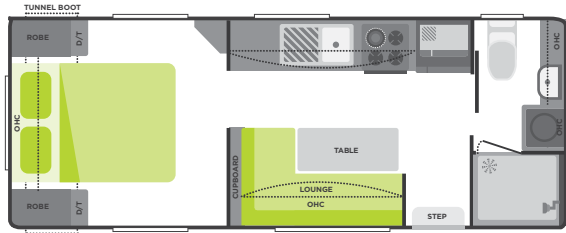

AUSSIEMATE AM-21-1