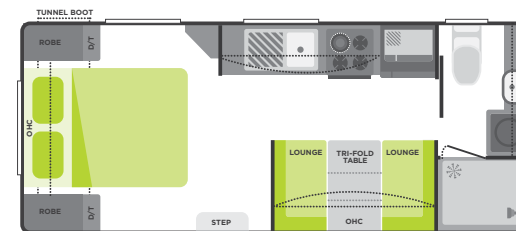

AUSSIEMATE AM-19'2-2