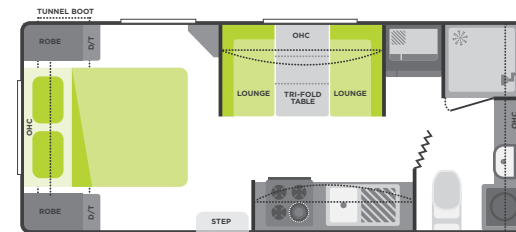

AUSSIEMATE AM-19'4-1