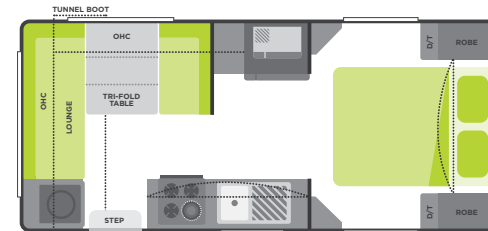

Timber Meranti Frame Work
Tool Kit In Boot
Trail A Mate Jack
Tunnel Boot ¾ Galvanised (W/A)
Wheel Brace

ELECTRICAL

12 Pin Plug
A/C Roof Ibis
Anderson Plug
Annex Light
Antenna Digital
Awning Light over BBQ
Battery 2x 100Amp & Charger
Brakeaway
CD/Radio/MP3 & Speakers
Cigarette 12V External
Fridge Thetford 184LT
Gas Detector
Genius Battery Management System
Handle Light External
LCD/DVD Combo
LED Internal Down lights
LED Lighting Internal & External
Light in Boot
Microwave
Rangehood 12V
Rear Triple Light Combo
Smoke Detector
Speaker External
Solar Panels 2X 120 Watt & Solar Controller

PLUMBING

BBQ Slide Out
Checkerplate covering under pipes
Chrome Flick Mixer Tap
City Mains Pressure Inlet
Drain Tap Fitted to Water tank
Gas Bottles 2x 9kg
HWS Gas/Electric (W/A)
Lockable Water Filler
Mains Pressure Tap on A/Frame
Mini Grill 1x Electric 3x Gas
Pump 12V
Shower External (Non Shower)
Shower Glass Door (W/A)
Shower Mould Fibreglass (W/A)
Stainless Steel Sink
Toilet (W/A)
Vanity Ceramic (W/A)
Washing Machine
Water Filter
Water Level Indicator
Water Tank 2x 95LT Fitted with Stone Guard (W/A)

WINDOW WARE

Side Curtains & Melamine Pelmets
Windows Double Glazed Euro

AUSSIEMATE AM-18-1