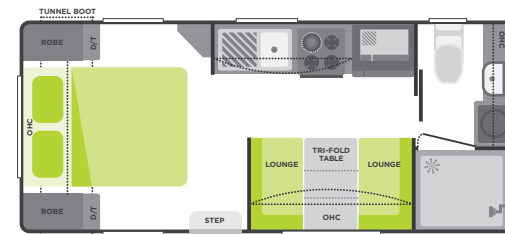

AUSSIEMATE AM-18'6-2