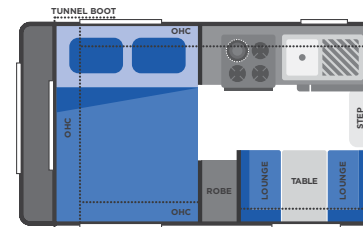

MICRON M-11'6-6'6-1