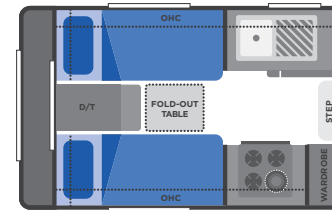

INTERIOR

Bed Spread
Bed Slatted Frame on Gas Struts
Chopping Board Slide Out
Drawers Metal Sided
Fire Extinguisher Recessed
Laminex Splashback
Laminex Bench Tops
Mats
Mattress Double Innerspring
Mattress Single Innerspring (W/A)
OHC fitted Gas Struts
Porta Provision (W/A)
Pot Drawers
Plywood Solid Doors
Step Checkerplate
Towel/Apron Set
Upholstery Square

ELECTRICAL

12 Pin Plug
Anderson Plug
Annex Light
Battery 1x 100 AMP & Charger
Brake Safe (M116'6x7'9)
CD/Radio/MP3 & Speakers
Fridge RM2350 90Lt
Gas Detector
Genius Battery Management System
Handle Light External
LED Lighting External & Internal
Light in Boot
Microwave
Range Hood 12V
Smoke Detector

PLUMBING

City Mains Pressure Inlet
Drain Tap Fitted To Water Tank
Gas Bottle 9kg
Hot Water Tap
Hatch 12V (W/A)
HWS Gas (W/A)
Lockable Water Filler
Mains Pressure Tap on A/Frame
Mini Grill 1 x Electric 3 x Gas
Pump 12v (W/A)
Stainless Steel Sink
Shower Mould Fibreglass (W/A)
Shower Glass Door (W/A)
Toilet (W/A)
Vanity (W/A)
Water Level Indicator
Water Tank 95Lt Fitted with Stone Guard (W/A)

WINDOW WARE

Plywood Solid Pelmets
Side Curtains/ Terylene
Windows Windout Tinted

MICRON M-10'6-6'6-1