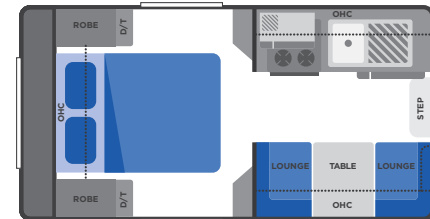

MICRON M-13'6-7-1