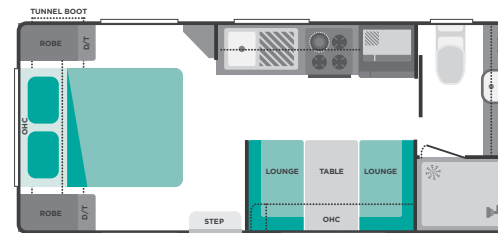

PD SERIES PR-18'6-2