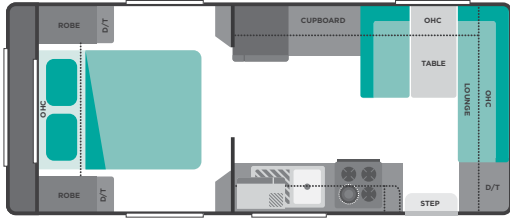

PLUMBING

Chrome Flick Mixer Tap
 City Mains Pressure Inlet
 Drain Tap Fitted to Water Tank
 Gas Bottle 9kg
 HWS Gas/Electric (W/A)
 Lockable Water Filler
 Mains Pressure Tap on A/Frame
 Mini Grill 1x Electric 3x Gas
 Pump 12V
 Shower Glass Door (W/A)
 Shower Mould Fibreglass (W/A)
 Stainless Steel Sink
 Toilet (W/A)
 Vanity Ceramic (W/A)
 Water Level Indicator
 Water Tank 95LT Fitted with Stone Guard

WINDOW WARE

Side Curtains & Plywood Solid Pelmets
 Windows Double Glazed Euro

PD SERIES PR-17-1

PD SERIES PR-17-2

PD SERIES PR-18-1

PD SERIES PR-18'6-2

PD SERIES PR-19-1

PD SERIES PR-19-2