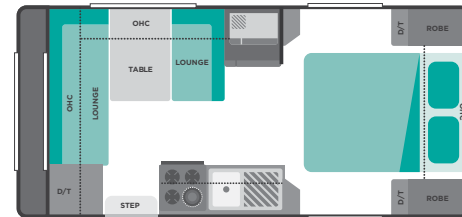

EXTERIOR

Access Doors
Aluminium External White
Awning
Front Vinyl Incl Boot Lid (W/A)
Galvanised Wheel Arches
Grab Handles Front/ Rear
Hatch
Hatch 12V (W/A)
Insulation Full
Jack Handle
Security Door Triple Lock
Stone Shield Front
Timber Meranti Frame Work
Tool Kit In Boot
Trail a Mate jack
Tunnel Boot Full Galvanised (W/A)
Wheel Brace

ELECTRICAL

12 Pin Plug
A/C Roof Dometic CAL 242R
Anderson Plug
Annex Light
Antenna Digital
Battery 1x 100 AMP & Charger
CD/Radio/MP3 & Speakers
Circuit Breaker 40AMP
Fridge Dometic RM2350 90LT
Fridge Thetford 184Lt (PD186-2 & 19-2)
Gas Detector
Genius Battery Management System
Handle Light External
LED Lighting Internal & External
Microwave
Rangehood 12V
Smoke Alarm
TV Arm

PLUMBING

Chrome Flick Mixer Tap
City Mains Pressure Inlet
Drain Tap Fitted to Water Tank
Gas Bottle 9kg
HWS Gas/Electric (W/A)
Lockable Water Filler
Mains Pressure Tap on A/Frame
Mini Grill 1x Electric 3x Gas
Pump 12V
Shower Glass Door (W/A)
Shower Mould Fibreglass (W/A)
Stainless Steel Sink
Toilet (W/A)
Vanity Ceramic (W/A)
Water Level Indicator
Water Tank 95LT Fitted with Stone Guard

WINDOW WARE

Side Curtains & Plywood Solid Pelmets
Windows Double Glazed Euro

PD SERIES PR-17-1