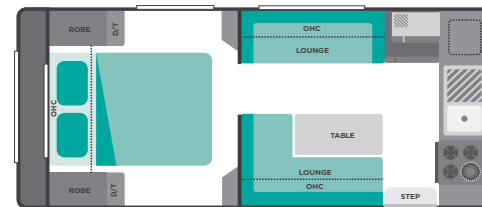

PLUMBING

Chrome Flick Mixer Tap
 City Mains Pressure Inlet
 Drain Tap Fitted to Water Tank
 Gas Bottle 9kg
 HWS Gas/Electric (W/A)
 Lockable Water Filler
 Mains Pressure Tap on A/Frame
 Mini Grill 1x Electric 3x Gas
 Pump 12V
 Shower Glass Door (W/A)
 Shower Mould Fibreglass (W/A)
 Stainless Steel Sink
 Toilet (W/A)
 Vanity Ceramic (W/A)
 Water Level Indicator
 Water Tank 95LT Fitted with Stone Guard

WINDOW WARE

Side Curtains & Plywood Solid Pelmets
 Windows Double Glazed Euro

PD SERIES PR-17-1

PD SERIES PR-17-2

PD SERIES PR-18-1

PD SERIES PR-18'6-2

PD SERIES PR-19-1

PD SERIES PR-19-2