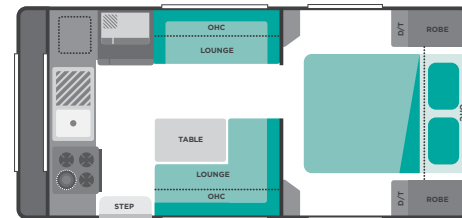

PD SERIES PR-17-2