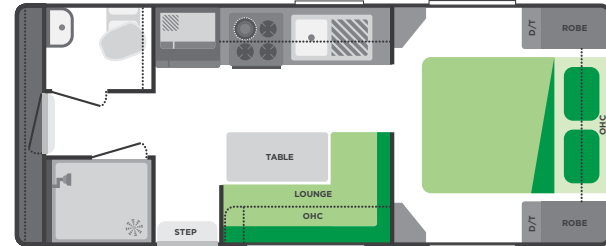

ELECTRICAL

12 Pin Plug
A/C Roof Trauma Aventa Dometic
Anderson Plug
Annex Lights
Antenna Digital
Battery 1X 100AMP& Charger
Breakaway
Camera rear View Reverse & Brake Light
CD/Radio/MP3 Player & Speakers
Circuit Breaker 40 AMP
Fridge Dometic RMD8551 190LT
Gas Detector
Genius Battery Management System
Handle Light External
LCD/DVD Combo
LED Internal Down Lights
LED Lighting Internal & External
Microwave
Rangehood 12V
Rear Triple Light Combo
Smoke Detector
Speakers External X2

PLUMBING

BBQ Webber
Chrome Flick Mixer Tap
City Mains Pressure Inlet
Drain Tap Fitted To Watertank
Gas Bottle 2X 4kg Recessed
HWS Gas/Electric (Trauma Only)
Lockable Waterfiller
Mains Pressure Tap On A/Frame
Mini Grill 1X Electric 3x Gas
Pump 12V
Shower Glass Door
Shower Mould Fibreglass
Stainless Steel Sink
Toilet
Vanity Ceramic
Washing Machine (W/A)
Water Level Indicator
Watertank 2X95LT Fitted with Stoneguard

WINDOW WARE OPTIONS

Designer Side Curtains
Melamine Pelmets
Windows Double Glazed Euro

PIAZZA PZ-19'6-1