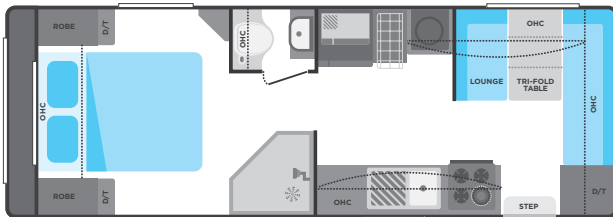

VAN ROYCE VR-23-1