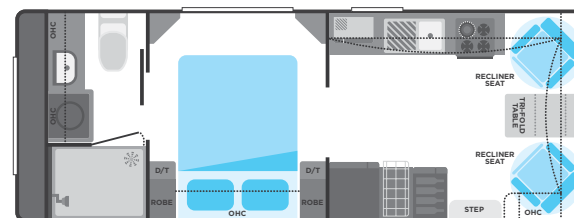

PLUMBING

BBQ Slide Out
Chrome Flick Mixer Tap
City Mains Pressure Inlet
Drain Tap Fitted to Water Tank
Gas Bottle 2X 9kg
HWS Gas/Electric
Lockable Water Filler
Mains Pressure Tap on A/Frame
Mini Grill 1x Electric 3x Gas
Pump 12V
Shower Glass Door
Shower Mould Fibreglass
Stainless Steel Sink
Toilet
Vanity ceramic
Washing Machine
Water Filter
Water Level Indicator
Water Tank 2X 95LT Fitted With Stone Guard

WINDOW WARE

Designer Side Curtains
Melamine or Padded Pelnets
Windows Double Glazed Euro

VAN ROYCE VR-19'6-1

VAN ROYCE VR-21-1

VAN ROYCE VR-21'4-2

VAN ROYCE VR-21'6-3

VAN ROYCE VR-22-1

VAN ROYCE VR-23'8-3