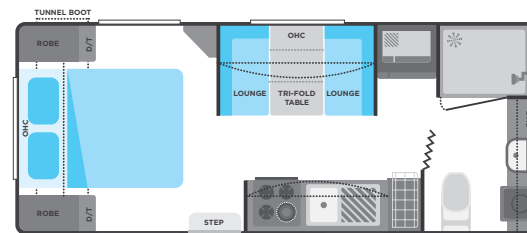

Tunnel Boot ¾ Galvanised (W/A)
Trail A Mate Jack
Wheel Brace

ELECTRICAL

12 Pin Plug
A/C Roof Dometic Trauma Aventa
Anderson Plug
Annex Light
Antenna Digital
Awning Light Above BBQ
2x 100AMP Battery & Charger
Breakaway
Camera Rear View Reverse & Brake Lights
CD/Radio/MP3 Player & Speakers
Circuit Breaker 40AMP
Fridge Thetford 184LT
Fridge Dometic RM8551 (VR21'6-3)
Gas Detector
Genius battery Management System
Handle Light External
LCD/DVD Combo
LED Internal Down Lights
LED Lighting Internal & External
LED Strip Lights in Bulk Heads
Light in Boot
Light Under Bed
Microwave
Rangehood 12V
Smoke Detector
Solar 120 Watt & Solar Controller
Speakers External X2
TV Arm (W/A)
TV Cabinet External
Wine Cooler (W/A)

PLUMBING

BBQ Slide Out
Chrome Flick Mixer Tap
City Mains Pressure Inlet
Drain Tap Fitted to Water Tank
Gas Bottle 2X 9kg
HWS Gas/Electric
Lockable Water Filler
Mains Pressure Tap on A/Frame
Mini Grill 1x Electric 3x Gas
Pump 12V
Shower Glass Door
Shower Mould Fibreglass
Stainless Steel Sink
Toilet
Vanity ceramic
Washing Machine
Water Filter
Water Level Indicator
Water Tank 2X 95LT Fitted With Stone Guard

WINDOW WARE

Designer Side Curtains
Melamine or Padded Pelnets
Windows Double Glazed Euro

VAN ROYCE VR-19'6-1