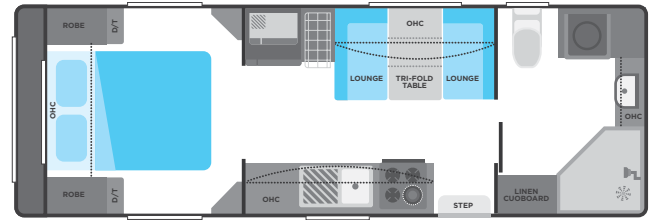

INTERIOR

Bathroom Accessories
Bed Slatted Frame on Gas Struts
Bed Spread
Bulk heads (W/A)
Deluxe Bedhead (W/A)
Dinette Padded Kick Boards (W/A)
Drawers Metal Sided
Feature Screens (W/A)
Fire Extinguisher Recessed
Laminex Bench Tops
Laminex Waterfall Side (W/A)
Mats
Mattress Queen Innerspring Pillow Top
Mattress Bi-fold Innerspring (W/A)
Mirror Full Length (W/A)
Modern Streamline Interior
OHC with Gas Struts
Pot Drawers
Recessed Cook Top With Laminex Cover
Recliner Chairs (W/A)
Scatter Cushions
Sliding Pantry (W/A)
Sliding Pantry Full Height (W/A)
Splashback Zenolite
Step Fibreglass
Towel/ Apron Set
Tri Fold Table (W/A)
Upholstery Royal Design (W/A)
Wineglass Hanging Rack (W/A)

PLUMBING

BBQ Slide Out
Chrome Flick Mixer Tap
City Mains Pressure Inlet
Drain Tap Fitted to Water Tank
Gas Bottle 2X 9kg
HWS Gas/Electric
Lockable Water Filler
Mains Pressure Tap on A/Frame
Mini Grill 1x Electric 3x Gas
Pump 12V
Shower Glass Door
Shower Mould Fibreglass
Stainless Steel Sink
Toilet
Vanity ceramic
Washing Machine
Water Filter
Water Level Indicator
Water Tank 2X 95LT Fitted With Stone Guard

WINDOW WARE

Designer Side Curtains
Melamine or Padded Pelnets
Windows Double Glazed Euro

VAN ROYCE VR-19'6-1

VAN ROYCE VR-21-1

VAN ROYCE VR-21'4-2

VAN ROYCE VR-21'6-3

VAN ROYCE VR-22-1

VAN ROYCE VR-23'8-3