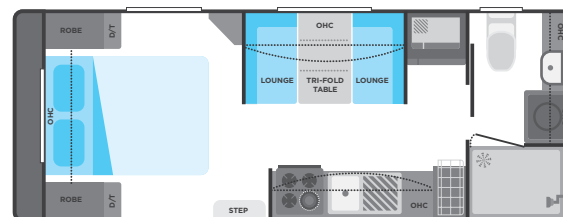

PLUMBING

BBQ Slide Out
Chrome Flick Mixer Tap
City Mains Pressure Inlet
Drain Tap Fitted to Water Tank
Gas Bottle 2X 9kg
HWS Gas/Electric
Lockable Water Filler
Mains Pressure Tap on A/Frame
Mini Grill 1x Electric 3x Gas
Pump 12V
Shower Glass Door
Shower Mould Fibreglass
Stainless Steel Sink
Toilet
Vanity ceramic
Washing Machine
Water Filter
Water Level Indicator
Water Tank 2X 95LT Fitted With Stone Guard

WINDOW WARE

Designer Side Curtains
Melamine or Padded Pelnets
Windows Double Glazed Euro

VAN ROYCE VR-19'6-1

VAN ROYCE VR-21-1

VAN ROYCE VR-21'4-2

VAN ROYCE VR-21'6-3

VAN ROYCE VR-22-1

VAN ROYCE VR-23'8-3