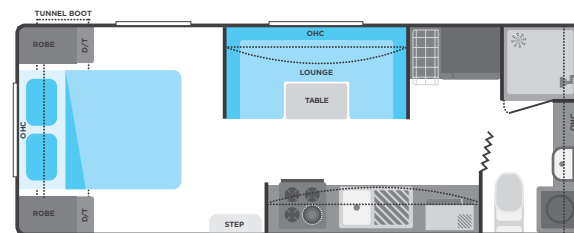

PLUMBING

BBQ Slide Out
Chrome Flick Mixer Tap
City Mains Pressure Inlet
Drain Tap Fitted to Water Tank
Gas Bottle 2X 9kg
HWS Gas/Electric
Lockable Water Filler
Mains Pressure Tap on A/Frame
Mini Grill 1x Electric 3x Gas
Pump 12V
Shower Glass Door
Shower Mould Fibreglass
Stainless Steel Sink
Toilet
Vanity ceramic
Washing Machine
Water Filter
Water Level Indicator
Water Tank 2X 95LT Fitted With Stone Guard

WINDOW WARE

Designer Side Curtains
Melamine or Padded Pelnets
Windows Double Glazed Euro

VAN ROYCE VR-19'6-1

VAN ROYCE VR-21-1

VAN ROYCE VR-21'4-2

VAN ROYCE VR-21'6-3

VAN ROYCE VR-22-1

VAN ROYCE VR-23'8-3