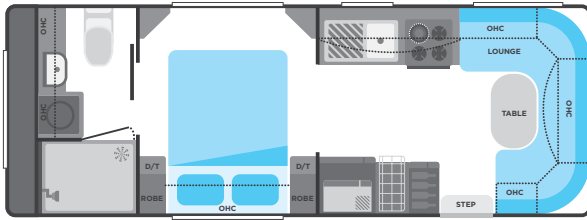

INTERIOR

Bathroom Accessories
Bed Slatted Frame on Gas Struts
Bed Spread
Bulk heads (W/A)
Deluxe Bedhead (W/A)
Dinette Padded Kick Boards (W/A)
Drawers Metal Sided
Feature Screens (W/A)
Fire Extinguisher Recessed
Laminex Bench Tops
Laminex Waterfall Side (W/A)
Mats
Mattress Queen Innerspring Pillow Top
Mattress Bi-fold Innerspring (W/A)
Mirror Full Length (W/A)
Modern Streamline Interior
OHC with Gas Struts
Pot Drawers
Recessed Cook Top With Laminex Cover
Recliner Chairs (W/A)
Scatter Cushions
Sliding Pantry (W/A)
Sliding Pantry Full Height (W/A)
Splashback Zenolite
Step Fibreglass
Towel/ Apron Set
Tri Fold Table (W/A)
Upholstery Royal Design (W/A)
Wineglass Hanging Rack (W/A)

PLUMBING

BBQ Slide Out
Chrome Flick Mixer Tap
City Mains Pressure Inlet
Drain Tap Fitted to Water Tank
Gas Bottle 2X 9kg
HWS Gas/Electric
Lockable Water Filler
Mains Pressure Tap on A/Frame
Mini Grill 1x Electric 3x Gas
Pump 12V
Shower Glass Door
Shower Mould Fibreglass
Stainless Steel Sink
Toilet
Vanity ceramic
Washing Machine
Water Filter
Water Level Indicator
Water Tank 2X 95LT Fitted With Stone Guard

WINDOW WARE

Designer Side Curtains
Melamine or Padded Pelnets
Windows Double Glazed Euro

VAN ROYCE VR-19'6-1

VAN ROYCE VR-21-1

VAN ROYCE VR-21'4-2

VAN ROYCE VR-21'6-3

VAN ROYCE VR-22-1

VAN ROYCE VR-23'8-3