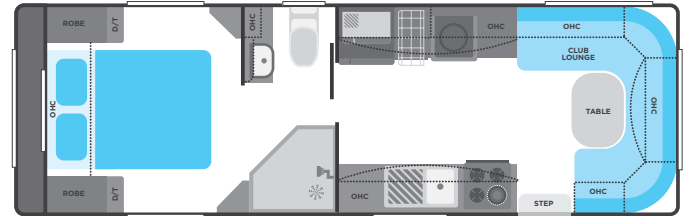

VAN ROYCE VR-25-1