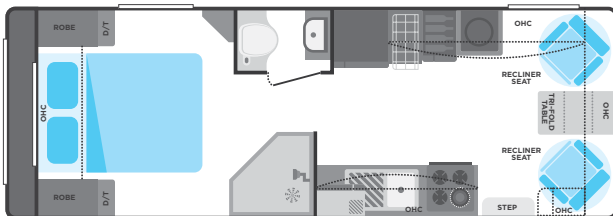

INTERIOR

Bathroom Accessories
Bed Slatted Frame on Gas Struts
Bed Spread
Bulk heads (W/A)
Deluxe Bedhead (W/A)
Dinette Padded Kick Boards (W/A)
Drawers Metal Sided
Feature Screens (W/A)
Fire Extinguisher Recessed
Laminex Bench Tops
Laminex Waterfall Side (W/A)
Mats
Mattress Queen Innerspring Pillow Top
Mattress Bi-fold Innerspring (W/A)
Mirror Full Length (W/A)
Modern Streamline Interior
OHC with Gas Struts
Pot Drawers
Recessed Cook Top With Laminex Cover
Recliner Chairs (W/A)
Scatter Cushions
Sliding Pantry (W/A)
Sliding Pantry Full Height (W/A)
Splashback Zenolite
Step Fibreglass
Towel/ Apron Set
Tri Fold Table (W/A)
Upholstery Royal Design (W/A)
Wineglass Hanging Rack (W/A)

PLUMBING

BBQ Slide Out
Chrome Flick Mixer Tap
City Mains Pressure Inlet
Drain Tap Fitted to Water Tank
Gas Bottle 2X 9kg
HWS Gas/Electric
Lockable Water Filler
Mains Pressure Tap on A/Frame
Mini Grill 1x Electric 3x Gas
Pump 12V
Shower Glass Door
Shower Mould Fibreglass
Stainless Steel Sink
Toilet
Vanity ceramic
Washing Machine
Water Filter
Water Level Indicator
Water Tank 2X 95LT Fitted With Stone Guard

VAN ROYCE VR-22'6-2

VAN ROYCE VR-25-1

VAN ROYCE VR-23-1

VAN ROYCE VR-23-2

VAN ROYCE SERIES