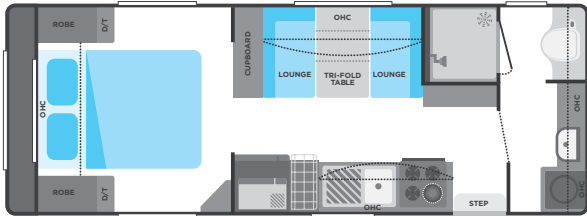

VAN ROYCE VR-22'6-2