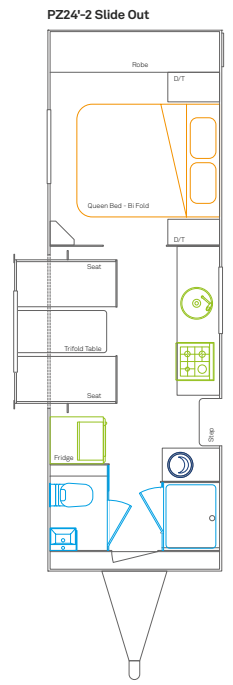

Taking only minutes to set up and once mastered, is arguably quicker to roll out than the self winding awning which is standard on all models, the Deck gives the Piazza an additional 9sqm of undercover living space and is especially useful if considering traveling with pets. With the addition of a TV/DVD, lighting and speakers, as well as a 12V socket, this area truly comes alive on those beautiful balmy nights. Incorporating the usual levels of high quality materials, finishings and top spec appliances associated with more expensive caravans, the Piazza is a unique Melbourne design idea that shows innovation and 'outside the box' thinking can still excite in our industry.

The Piazza. Outside the box. Literally.

CHASSIS	LENGTH MM	WIDTH MM	HEIGHT MM	TARE WEIGHT	ATM WEIGHT	GTM WEIGHT
PZ16'6-1	5030	2350	2870	2356	2633	2495
PZ18'6-1	5945	2350	2870	2350	2750	2590
PZ21'-1	6400	2350	2870	2590	2990	2750
PZ21'6 Slide Out	6555	2350	3080	2965	3365	3200
PZ24'-1	7315	2350	2920	2900	3300	3030
PZ24'-2 Slide Out	7315	2350	3080	3155	3500	3160