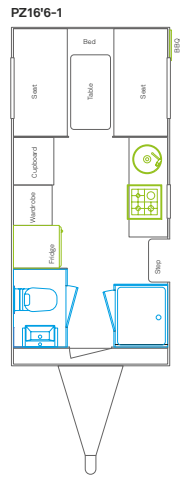

Taking only minutes to set up and once mastered, is arguably quicker to roll out than the self winding awning which is standard on all models, the Deck gives the Piazza an additional 9sqm of undercover living space and is especially useful if considering traveling with pets. With the addition of a TV/DVD, lighting and speakers, as well as a 12V socket, this area truly comes alive on those beautiful balmy nights. Incorporating the usual levels of high quality materials, finishings and top spec appliances associated with more expensive caravans, the Piazza is a unique Melbourne design idea that shows innovation and 'outside the box' thinking can still excite in our industry.

The Piazza. Outside the box. Literally.

CHASSIS	LENGTH MM	WIDTH MM	HEIGHT MM	TARE WEIGHT	ATM WEIGHT	GTM WEIGHT
PZ16'6-1	5030	2350	2870	2356	2633	2495
PZ18'6-1	5945	2350	2870	2350	2750	2590
PZ21'-1	6400	2350	2870	2590	2990	2750
PZ21'6 Slide Out	6555	2350	3080	2965	3365	3200
PZ24'-1	7315	2350	2920	2900	3300	3030
PZ24'-2 Slide Out	7315	2350	3080	3155	3500	3160