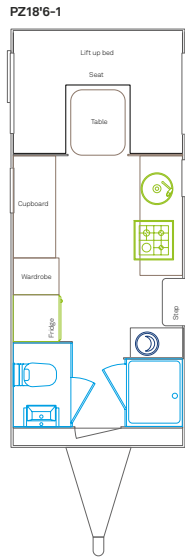

Taking only minutes to set up and once mastered, is arguably quicker to roll out than the self winding awning which is standard on all models, the Deck gives the Piazza an additional 9sqm of undercover living space and is especially useful if considering traveling with pets. With the addition of a TV/DVD, lighting and speakers, as well as a 12V socket, this area truly comes alive on those beautiful balmy nights. Incorporating the usual levels of high quality materials, finishings and top spec appliances associated with more expensive caravans, the Piazza is a unique Melbourne design idea that shows innovation and 'outside the box' thinking can still excite in our industry.

The Piazza. Outside the box. Literally.

CHASSIS	LENGTH MM	WIDTH MM	HEIGHT MM	TARE WEIGHT	ATM WEIGHT	GTM WEIGHT
PZ16'6-1	5030	2350	2870	2356	2633	2495
PZ18'6-1	5945	2350	2870	2350	2750	2590
PZ21'-1	6400	2350	2870	2590	2990	2750
PZ21'6 Slide Out	6555	2350	3080	2965	3365	3200
PZ24'-1	7315	2350	2920	2900	3300	3030
PZ24'-2 Slide Out	7315	2350	3080	3155	3500	3160