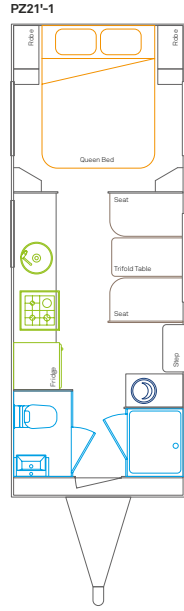

Taking only minutes to set up and once mastered, is arguably quicker to roll out than the self winding awning which is standard on all models, the Deck gives the Piazza an additional 9sqm of undercover living space and is especially useful if considering traveling with pets. With the addition of a TV/DVD, lighting and speakers, as well as a 12V socket, this area truly comes alive on those beautiful balmy nights. Incorporating the usual levels of high quality materials, finishings and top spec appliances associated with more expensive caravans, the Piazza is a unique Melbourne design idea that shows innovation and 'outside the box' thinking can still excite in our industry.

The Piazza. Outside the box. Literally.

CHASSIS	LENGTH MM	WIDTH MM	HEIGHT MM	TARE WEIGHT	ATM WEIGHT	GTM WEIGHT
PZ16'6-1	5030	2350	2870	2356	2633	2495
PZ18'6-1	5945	2350	2870	2350	2750	2590
PZ21'-1	6400	2350	2870	2590	2990	2750
PZ21'6 Slide Out	6555	2350	3080	2965	3365	3200
PZ24'-1	7315	2350	2920	2900	3300	3030
PZ24'-2 Slide Out	7315	2350	3080	3155	3500	3160