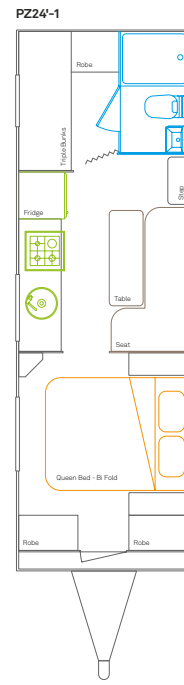

Taking only minutes to set up and once mastered, is arguably quicker to roll out than the self winding awning which is standard on all models, the Deck gives the Piazza an additional 9sqm of undercover living space and is especially useful if considering traveling with pets. With the addition of a TV/DVD, lighting and speakers, as well as a 12V socket, this area truly comes alive on those beautiful balmy nights. Incorporating the usual levels of high quality materials, finishings and top spec appliances associated with more expensive caravans, the Piazza is a unique Melbourne design idea that shows innovation and 'outside the box' thinking can still excite in our industry.

The Piazza. Outside the box. Literally.

CHASSIS	LENGTH MM	WIDTH MM	HEIGHT MM	TARE WEIGHT	ATM WEIGHT	GTM WEIGHT
PZ16'6-1	5030	2350	2870	2356	2633	2495
PZ18'6-1	5945	2350	2870	2350	2750	2590
PZ21'-1	6400	2350	2870	2590	2990	2750
PZ21'6 Slide Out	6555	2350	3080	2965	3365	3200
PZ24'-1	7315	2350	2920	2900	3300	3030
PZ24'-2 Slide Out	7315	2350	3080	3155	3500	3160