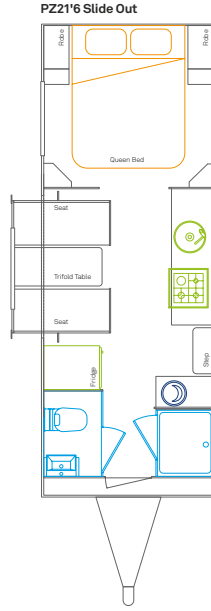

Taking only minutes to set up and once mastered, is arguably quicker to roll out than the self winding awning which is standard on all models, the Deck gives the Piazza an additional 9sqm of undercover living space and is especially useful if considering traveling with pets. With the addition of a TV/DVD, lighting and speakers, as well as a 12V socket, this area truly comes alive on those beautiful balmy nights. Incorporating the usual levels of high quality materials, finishings and top spec appliances associated with more expensive caravans, the Piazza is a unique Melbourne design idea that shows innovation and 'outside the box' thinking can still excite in our industry.

The Piazza. Outside the box. Literally.

CHASSIS	LENGTH MM	WIDTH MM	HEIGHT MM	TARE WEIGHT	ATM WEIGHT	GTM WEIGHT
PZ16'6-1	5030	2350	2870	2356	2633	2495
PZ18'6-1	5945	2350	2870	2350	2750	2590
PZ21'-1	6400	2350	2870	2590	2990	2750
PZ21'6 Slide Out	6555	2350	3080	2965	3365	3200
PZ24'-1	7315	2350	2920	2900	3300	3030
PZ24'-2 Slide Out	7315	2350	3080	3155	3500	3160